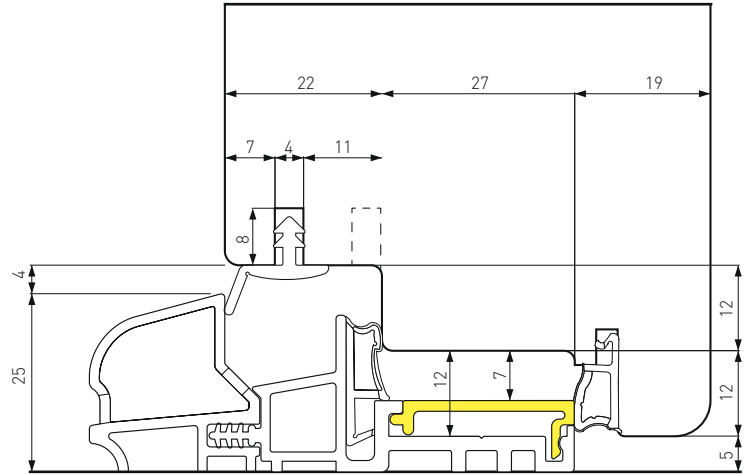

**ACCESSORI GOCCIOLATOI E SOGLIE**  
WEATHER BARS AND THRESHOLDS ACCESSORIES

**APPLICAZIONE A**

APPLICATION TO  
PRT027  
PRT026  
PRT028  
PRT029  
PRT038  
PRT039  
PRT048

PRT030-010024		COPERTURA COVER	COLORE COLOUR	CF PK
	ALU	PRT030A010024	argento silver	24 ML
	ALU	PRT030C010024	bronzo scuro dark bronze	24 ML
	ALU	PRT030F010024	bianco white	24 ML
<b>Taglio a misura per consegna con corriere espresso</b> Cut to size for express delivery service	<b>CODICE CODE</b>	<b>TAGLIO A MISURA CUT TO SIZE</b>	<b>PEZZI PIECES</b>	
	PRT030-010024-2.4	2.4 ML + 2.4 ML + 1.2 ML	12 PZ PCS	
	PRT030-010024-3.0	3.0 ML + 3.0 ML	8 PZ PCS	