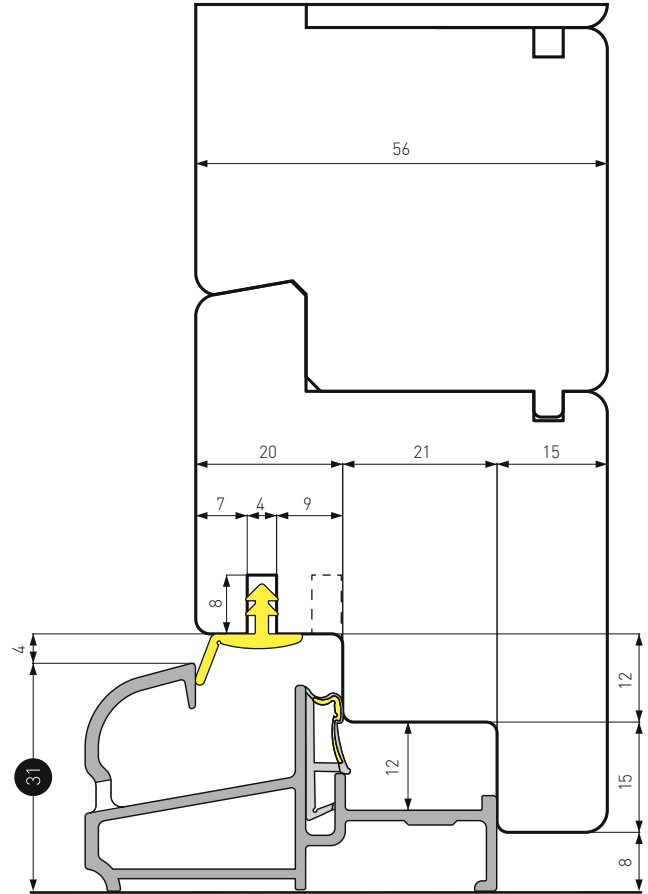

GUARNIZIONI

GASKETS

GA-9190030215

GC-5120040220

GD-5120030280

CASCADING FREUD

CE Ermetic

CE Ermetic 17

CE Euronorm

CE Eurost

CE Eurost 17

CE Freumex

CE Freumex 17

Quantità minima d'ordine per consegna senza supplemento colli lunghi: 10 CF assortite

Minimum order quantity for delivery without long parcel surcharge: 10 PK of assorted items

PRG289-010024	CODICE CODE	COLORE COLOUR	CF PK
	PRG289A010024	argento silver	24 ML
	PRG289B010024	bronzo chiaro light bronze	24 ML
	PRG289C010024	bronzo scuro dark bronze	24 ML
	PRG289F010024	RAL 9016 lucido gloss	24 ML
	PRG289H010024	bronzo medio middle bronze	24 ML
Taglio a misura per consegna con corriere espresso Cut to size for express delivery service	CODICE CODE	TAGLIO A MISURA CUT TO SIZE	PEZZI PIECES
	PRG289-010024-2.4	2.4 ML + 2.4 ML + 1.2 ML	12 PZ PCS
	PRG289-010024-3.0	3.0 ML + 3.0 ML	8 PZ PCS