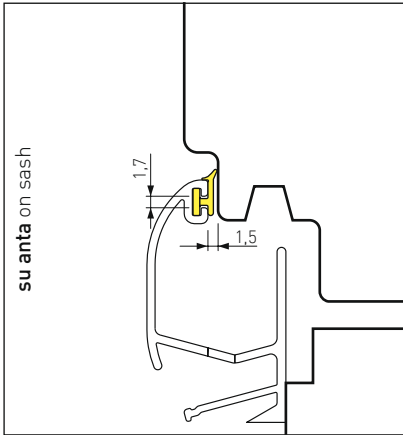

GA-8600020200