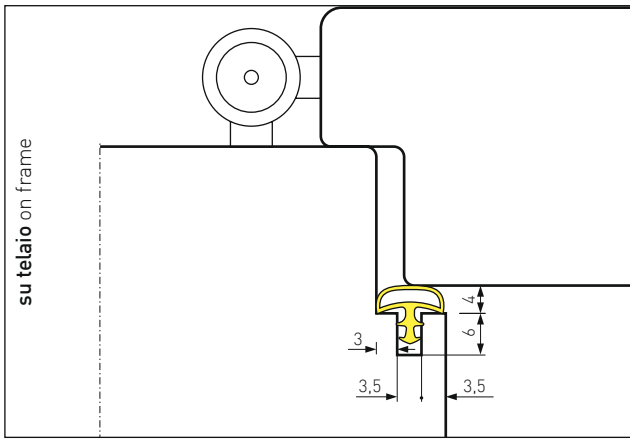

GP-8400010300