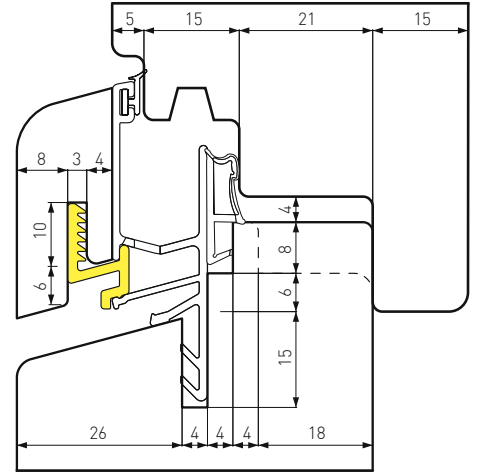

ACCESSORI GOCCIOLATOI E SOGLIE
WEATHER BARS AND THRESHOLDS ACCESSORIES

APPLICAZIONE A

APPLICATION TO
PRG311-010024
PRG313-010024
PRG317-010024
PRG367-010024

FPA315A010200		CLIP CLIP HOLDER	COLORE COLOUR	CF PK
	ALU	FPA315A010200	grezzo raw	200 PZ