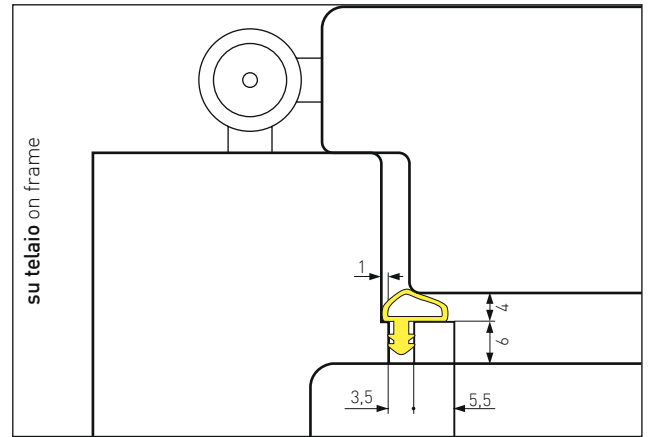

GP-8310020280