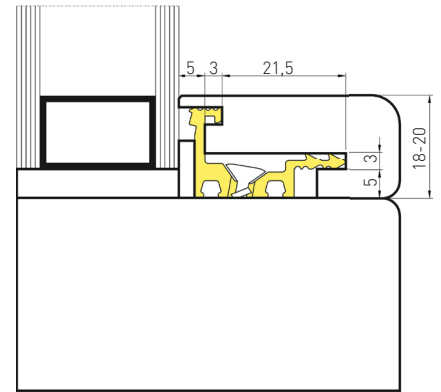

PROFILI FERMAVETRO
GLASS PROFILES

PFV1214010024 / PFV1214010100		COLORE COLOUR	CF PK
	ALU	PFV1214010024	grezzo raw 24 ML
	ALU	PFV1214010100	grezzo raw 100 PZ x 145 MM

PFV1614010024 / PFV1614010100		COLORE COLOUR	CF PK
	ALU	PFV1614010024	grezzo raw 24 ML
	ALU	PFV1614010100	grezzo raw 100 PZ x 145 MM

PFV2714010024		COLORE COLOUR	CF PK
	ALU	PFV2714010024	grezzo raw 24 ML

PAMUSS10	GUARNIZIONE ADESIVA ESPANSA ADHESIVE EXPANDED GASKET	CF PK
	nastro in neoprene a cellule chiuse con supporto adesivo 10x5 mm 10x5 mm closed-cell neoprene tape with adhesive backing	10 ML