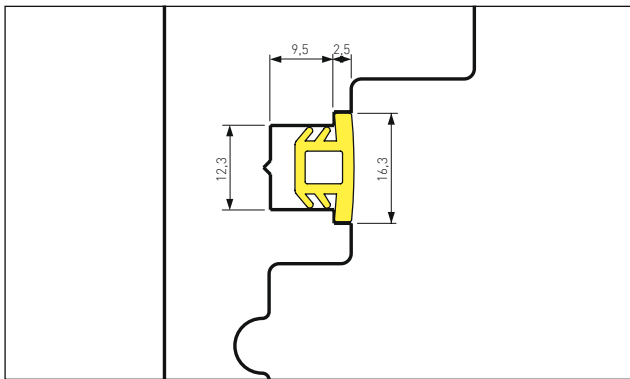

GUARNIZIONI SPECIALI
SPECIAL GASKETS

GUARNIZIONE CAVA FERRAMENTA METALWARE GASKET PLUG				
GP-1300010200		COLORE COLOUR	CF PK	↘ monoestruso mono-extruded
	GPA1300010200	metallizzato silver metal	200 ML	
	GPG1300010200	grigio grey	200 ML	

GP-1300010200