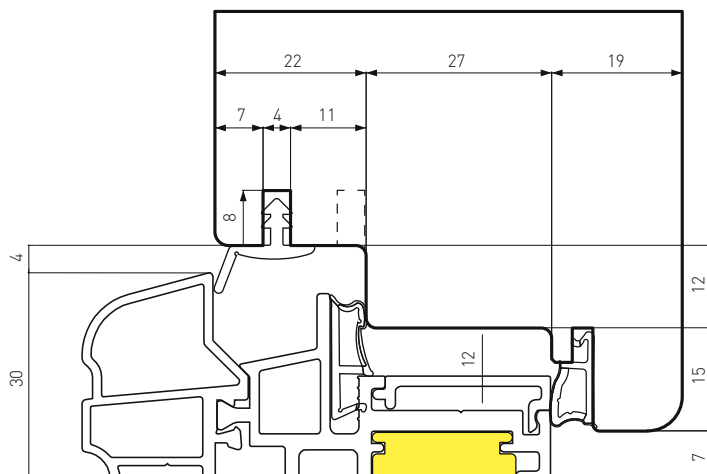

PIATTINE
SUPPORTS

APPLICAZIONE A

APPLICATION TO
PRT026
PRT029
PRT039

**piattina opzionale
per cerniera
a scomparsa**
optional support
for hidden hinges

PRT032X010024		COLORE COLOUR		CF PK
	ALU	PRT032X010024	grezzo raw	24 ML
Taglio a misura per consegna con corriere espresso Cut to size for express delivery service	CODICE CODE		TAGLIO A MISURA CUT TO SIZE	PEZZI PIECES
	PRT032X010024-2.4		2.4 ML + 2.4 ML + 1.2 ML	12 PZ PCS
	PRT032X010024-3.0		3.0 ML + 3.0 ML	8 PZ PCS

PRT032X010025		COLORE COLOUR		CF PK
	ALU	PRT032X010025	grezzo raw	25 PZ x 23,5 CM