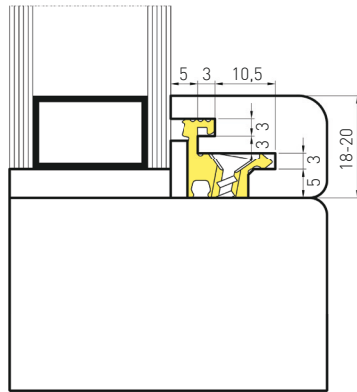

PROFILI FERMAVETRO
GLASS PROFILES

PFV1214010024 / PFV1214010100		COLORE COLOUR	CF PK
	ALU	PFV1214010024	grezzo raw 24 ML
	ALU	PFV1214010100	grezzo raw 100 PZ x 145 MM

PFV1614010024 / PFV1614010100		COLORE COLOUR	CF PK
	ALU	PFV1614010024	grezzo raw 24 ML
	ALU	PFV1614010100	grezzo raw 100 PZ x 145 MM

PFV2714010024		COLORE COLOUR	CF PK
	ALU	PFV2714010024	grezzo raw 24 ML

PAMUSS10	GUARNIZIONE ADESIVA ESPANSA ADHESIVE EXPANDED GASKET	CF PK
	nastro in neoprene a cellule chiuse con supporto adesivo 10x5 mm 10x5 mm closed-cell neoprene tape with adhesive backing	10 ML