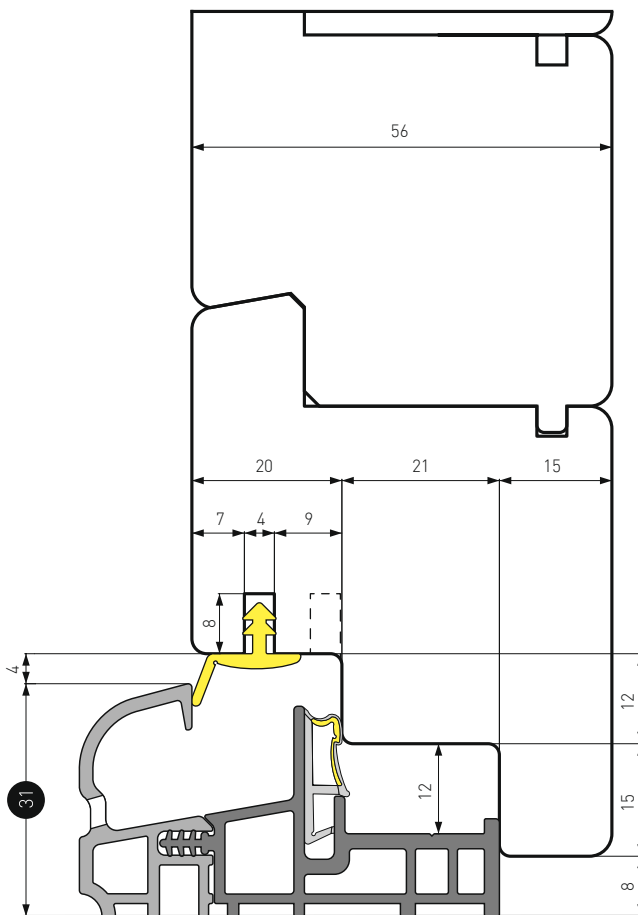

GUARNIZIONI

GASKETS
GA-9190030215
GC-5120040220
GD-5120030280

CASCADING FREUD

- CE Ermetic
- CE Ermetic 17
- CE Euronorm
- CE Eurost
- CE Eurost 17
- CE Freumex
- CE Freumex 17

Quantità minima d'ordine per consegna senza supplemento colli lunghi: 10 CF assortite
Minimum order quantity for delivery without long parcel surcharge: 10 PK of assorted items

PRT289-010024	CODICE CODE	COLORE COLOUR	CF PK
	PRT289A010024	argento silver	24 ML
	PRT289B010024	bronzo chiaro light bronze	24 ML
	PRT289C010024	bronzo scuro dark bronze	24 ML
	PRT289F010024	RAL 9016 lucido gloss	24 ML
	PRT289H010024	bronzo medio middle bronze	24 ML
Taglio a misura per consegna con corriere espresso Cut to size for express delivery service	CODICE CODE	TAGLIO A MISURA CUT TO SIZE	PEZZI PIECES
	PRT289-010024-2.4	2.4 ML + 2.4 ML + 1.2 ML	12 PZ PCS
	PRT289-010024-3.0	3.0 ML + 3.0 ML	8 PZ PCS