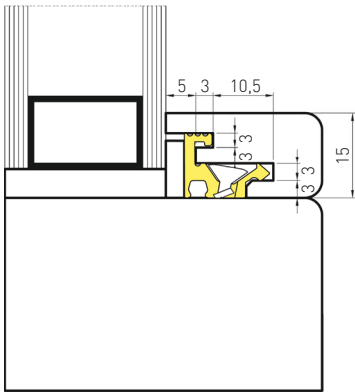

PROFILI FERMAVETRO
GLASS PROFILES

PFV1214010024 / PFV1214010100		COLORE COLOUR	CF PK
	ALU	PFV1214010024	grezzo raw 24 ML
	ALU	PFV1214010100	grezzo raw 100 PZ x 145 MM

PFV1614010024 / PFV1614010100		COLORE COLOUR	CF PK
	ALU	PFV1614010024	grezzo raw 24 ML
	ALU	PFV1614010100	grezzo raw 100 PZ x 145 MM

PFV2714010024		COLORE COLOUR	CF PK
	ALU	PFV2714010024	grezzo raw 24 ML

PAMUSS10	GUARNIZIONE ADESIVA ESPANSA ADHESIVE EXPANDED GASKET	CF PK
	nastro in neoprene a cellule chiuse con supporto adesivo 10x5 mm 10x5 mm closed-cell neoprene tape with adhesive backing	10 ML