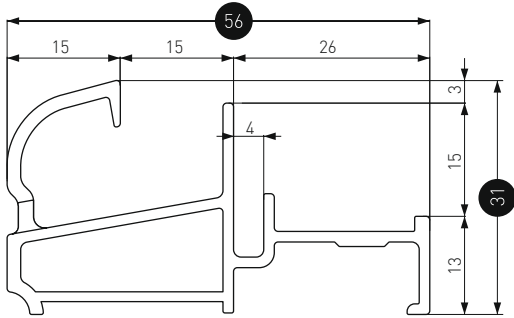

GUARNIZIONI

GASKETS

GA-9190030215

GC-5120040220

GD-5120030280

CASCADING FREUD

CE Ermetic

CE Ermetic 17

CE Euronorm

CE Eurost

CE Eurost 17

CE Freumex

CE Freumex 17

Quantità minima d'ordine per consegna senza supplemento colli lunghi: 10 CF assortite

Minimum order quantity for delivery without long parcel surcharge: 10 PK of assorted items

PRG289-010024	CODICE CODE	COLORE COLOUR	CF PK
	PRG289A010024	argento silver	24 ML
	PRG289B010024	bronzo chiaro light bronze	24 ML
	PRG289C010024	bronzo scuro dark bronze	24 ML
	PRG289F010024	RAL 9016 lucido gloss	24 ML
	PRG289H010024	bronzo medio middle bronze	24 ML
Taglio a misura per consegna con corriere espresso Cut to size for express delivery service	CODICE CODE	TAGLIO A MISURA CUT TO SIZE	PEZZI PIECES
	PRG289-010024-2.4	2.4 ML + 2.4 ML + 1.2 ML	12 PZ PCS
	PRG289-010024-3.0	3.0 ML + 3.0 ML	8 PZ PCS