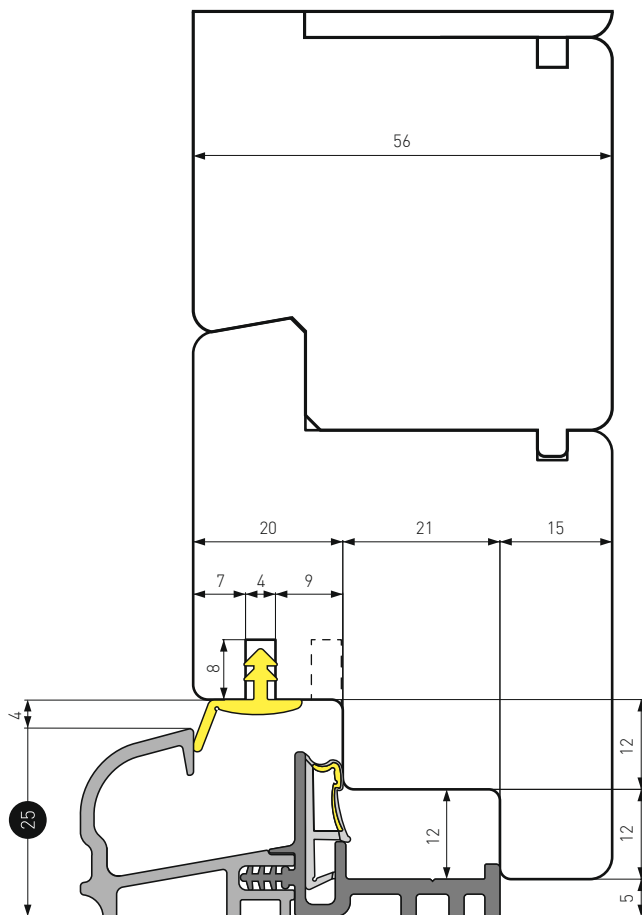

GUARNIZIONI

GASKETS
GA-9190030215
GC-5120040220
GD-5120030280

CASCADING FREUD

- CE Ermetic
- CE Ermetic 17
- CE Euronorm
- CE Eurost
- CE Eurost 17
- CE Freumex
- CE Freumex 17

Quantità minima d'ordine per consegna senza supplemento colli lunghi: 10 CF assortite
Minimum order quantity for delivery without long parcel surcharge: 10 PK of assorted items

PRT290-010024	CODICE CODE	COLORE COLOUR	CF PK
	PRT290A010024	argento silver	24 ML
	PRT290B010024	bronzo chiaro light bronze	24 ML
	PRT290C010024	bronzo scuro dark bronze	24 ML
	PRT290F010024	RAL 9016 lucido gloss	24 ML
	PRT290H010024	bronzo medio middle bronze	24 ML
Taglio a misura per consegna con corriere espresso Cut to size for express delivery service	CODICE CODE	TAGLIO A MISURA CUT TO SIZE	PEZZI PIECES
	PRT290-010024-2.4	2.4 ML + 2.4 ML + 1.2 ML	12 PZ PCS
	PRT290-010024-3.0	3.0 ML + 3.0 ML	8 PZ PCS