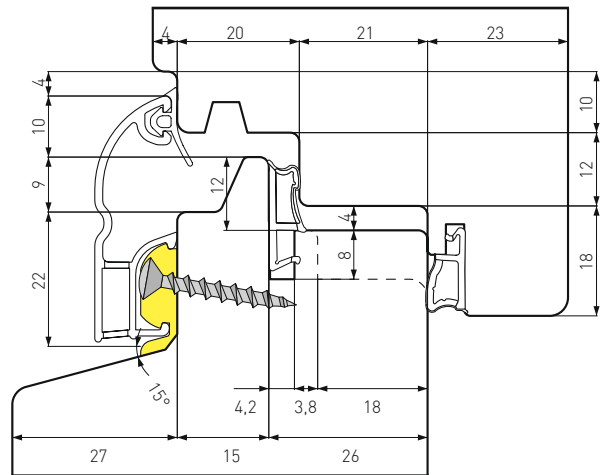

APPLICAZIONE A

APPLICATION TO
PRG333-010024
PRG334-010024

FPA333A010024		CLIP CLIP HOLDER	COLORE COLOUR	CF PK
	NYLON	FPA333A010024	nero black	200 PZ