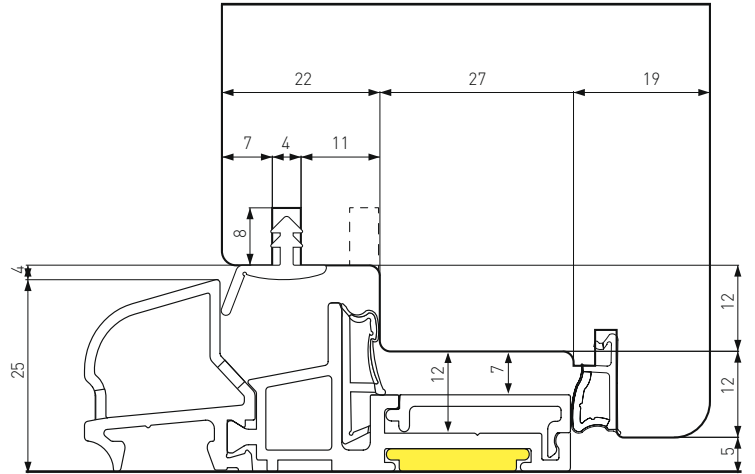

PIATTINE
SUPPORTS

APPLICAZIONE A

APPLICATION TO
PRT027
PRT026
PRT028
PRT029
PRT038
PRT039
PRT048

PRT031X010024		COLORE COLOUR		CF PK
	ALU	PRT031X010024	grezzo raw	24 ML
Taglio a misura per consegna con corriere espresso Cut to size for express delivery service	CODICE CODE	TAGLIO A MISURA CUT TO SIZE		PEZZI PIECES
	PRT031X010024-2.4	2.4 ML + 2.4 ML + 1.2 ML		12 PZ PCS
	PRT031X010024-3.0	3.0 ML + 3.0 ML		8 PZ PCS