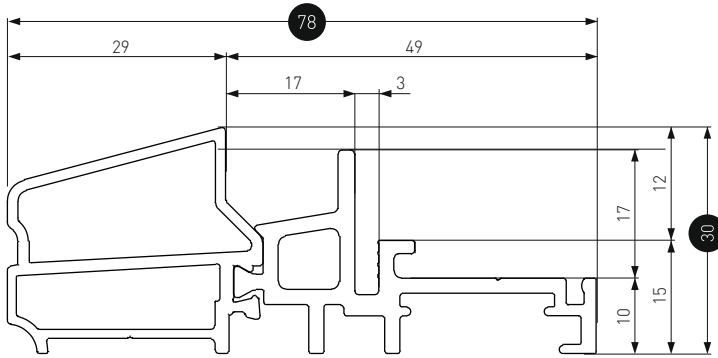

GUARNIZIONI

GASKETS

GA-9190030215
GC-5120040220
GD-5120030280
GC-6100030340
GD-6100030310

CASCADING FREUD

CE Euronorm C-13
CE Fox 92
CE Freumex C-13
CE Sistema 21
CE Sistema 16
CE Sistema 16 Eco
CE Easy
CE Canvas

Quantità minima d'ordine per consegna senza supplemento colli lunghi: 10 CF assortite
Minimum order quantity for delivery without long parcel surcharge: 10 PK of assorted items

PRT039-010024	CODICE CODE	COLORE COLOUR	CF PK
	PRT039C010024	bronzoscuuro + Resysta® nero dark bronze + black	24 ML
	PRT039G010024	argento + Resysta® grigio silver + grey	24 ML
			24 ML
Taglio a misura per consegna con corriere espresso Cut to size for express delivery service	CODICE CODE	TAGLIO A MISURA CUT TO SIZE	PEZZI PIECES
	PRT039-010024-2.4	2.4 ML + 2.4 ML + 1.2 ML	12 PZ PCS
	PRT039-010024-3.0	3.0 ML + 3.0 ML	8 PZ PCS