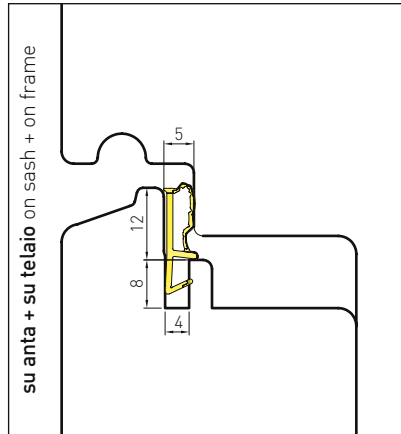

GD-5120030280