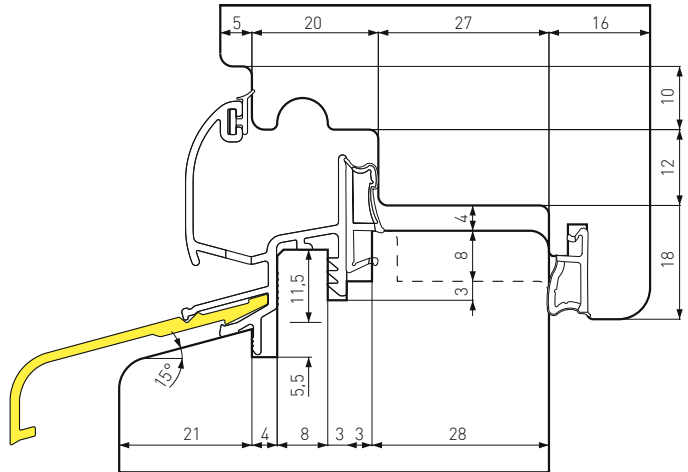

ACCESSORI GOCCIOLATOI E SOGLIE
WEATHER BARS AND THRESHOLDS ACCESSORIES

APPLICAZIONE A

APPLICATION TO
PRG311-010024
PRG312-010024
PRG313-010024
PRG314-010024
PRG317-010024
PRG318-010024
PRG367-010024

PRG323-010024	GRONDALINO WEATHER BAR SILL		COLORE COLOUR	CF PK
	ALU	PRG323A010024	argento silver	24 ML
	ALU	PRG323B010024	bronzo chiaro light bronze	24 ML
	ALU	PRG323C010024	bronzo scuro dark bronze	24 ML
	ALU	PRG323F010024	bianco white	24 ML
	ALU	PRG323H010024	bronzo medio middle bronze	24 ML