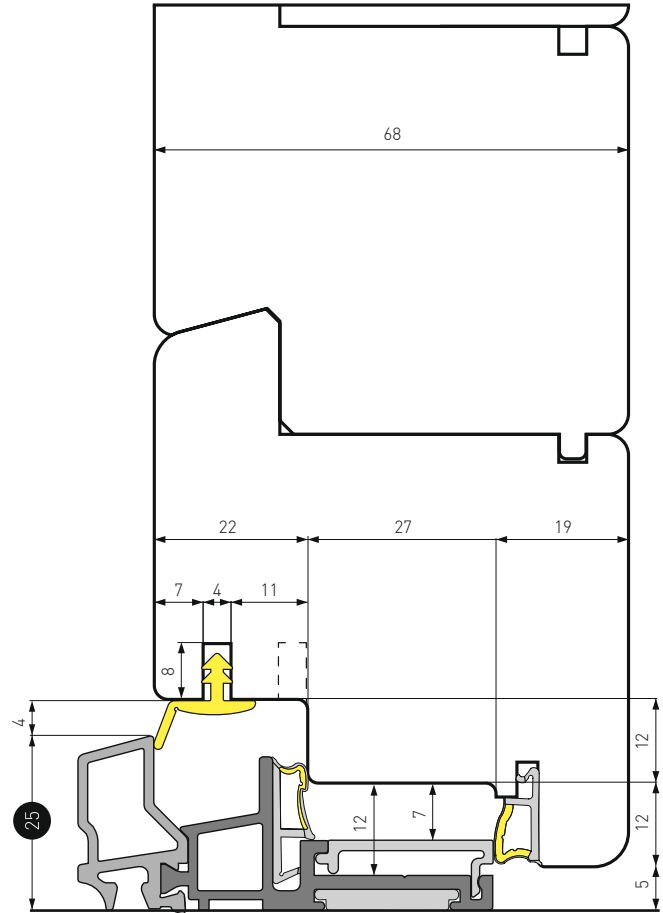

GUARNIZIONI

GASKETS

- GA-9190030215
- GC-5120040220
- GD-5120030280
- GC-6100030340
- GD-6100030310

CASCADING FREUD

- CE Ghost
- CE Luce
- CE Ekotech
- CE Easy Slim
- CE Easy Grace
- CE Orizon Slim
- CE Orizon Grace

Quantità minima d'ordine per consegna senza supplemento colli lunghi: 10 CF assortite
Minimum order quantity for delivery without long parcel surcharge: 10 PK of assorted items

PRT027-020024	CODICE CODE	COLORE COLOUR	CF PK
	PRT027C020024	bronzio scuro + Resysta® nero dark bronze + black	24 ML
	PRT027F020024	RAL 9016 lucido + Resysta® nero gloss + black	24 ML
	PRT027G020024	argento + Resysta® grigio silver + grey	24 ML
Taglio a misura per consegna con corriere espresso Cut to size for express delivery service	CODICE CODE	TAGLIO A MISURA CUT TO SIZE	PEZZI PIECES
	PRT027-020024-2.4	2.4 ML + 2.4 ML + 1.2 ML	12 PZ PCS
	PRT027-020024-3.0	3.0 ML + 3.0 ML	8 PZ PCS