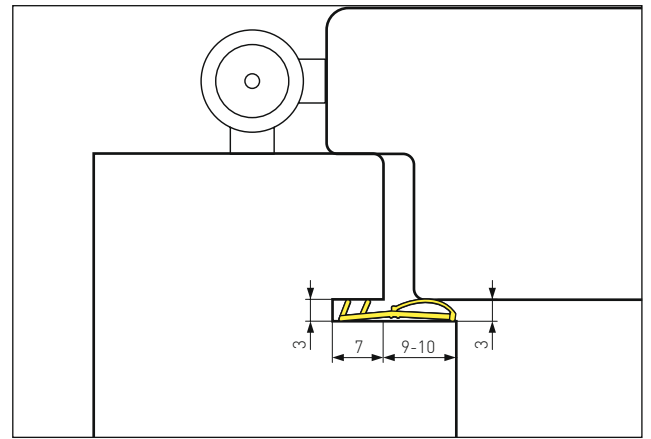

GP-8470020270