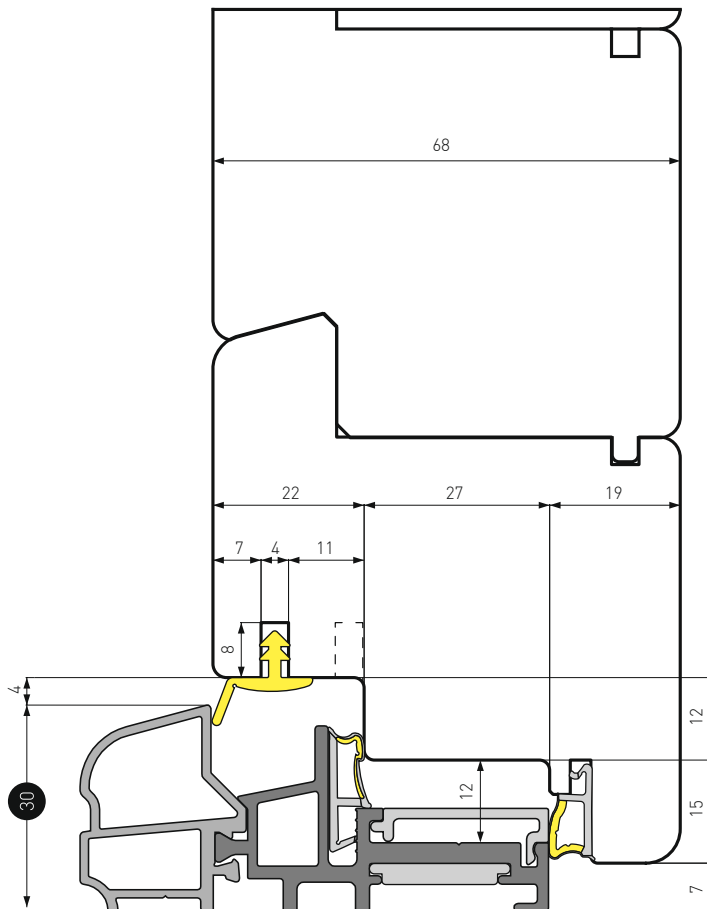

GUARNIZIONI

GASKETS

- GA-9190030215
- GC-5120040220
- GD-5120030280
- GC-6100030340
- GD-6100030310

CASCADING FREUD

- CE Euronorm C-13
- CE Fox 92
- CE Freumex C-13
- CE Ghost
- CE Luce
- CE Sistema 21
- CE Sistema 16
- CE Sistema 16 Eco
- CE Easy
- CE Canvas

Quantità minima d'ordine per consegna senza supplemento colli lunghi: 10 CF assortite
Minimum order quantity for delivery without long parcel surcharge: 10 PK of assorted items

PRT029-030024	CODICE CODE	COLORE COLOUR	CF PK
	PRT029C030024	bronzo scuro + Resysta® nero dark bronze + black	24 ML
	PRT029F030024	RAL 9016 lucido + Resysta® nero gloss + black	24 ML
	PRT029G030024	argento + Resysta® grigio silver + grey	24 ML
Taglio a misura per consegna con corriere espresso Cut to size for express delivery service	CODICE CODE	TAGLIO A MISURA CUT TO SIZE	PEZZI PIECES
	PRT029-030024-2.4	2.4 ML + 2.4 ML + 1.2 ML	12 PZ PCS
	PRT029-030024-3.0	3.0 ML + 3.0 ML	8 PZ PCS